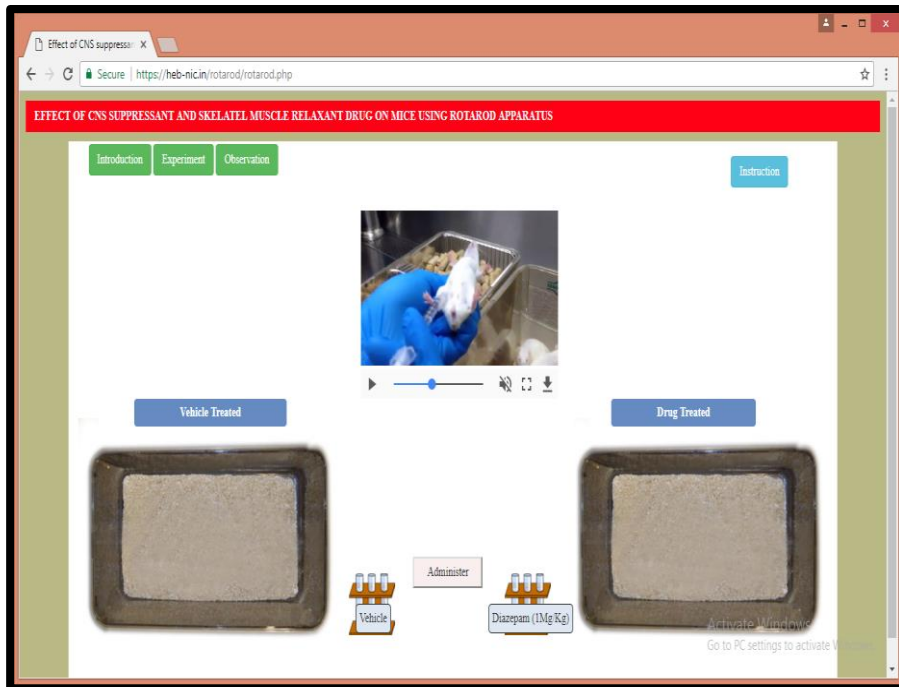

#### 4.3.1 Institution frequently updates its IT facilities including Wi-Fi

Institution has well developed IT facilities including Wi-Fi. Adequate number of computers with printers, scanners and high speed internet are available in office, examination section, computer room, store and library. All computers are in LAN with internet bandwidth speed 60 mbps.

There are 125 computers and 13 application softwares installed at different locations in the institution.

**Computer room**

**LCD Projectors with projection screen and internet connection in**

**Class rooms and seminar hall**

**Digital Smart Board in seminar hall**

**Lecture Capturing System (LCS) in class room**

**Computers with software installed in various laboratories**

**Scanner**

**Computers with printer**

**Reprographic Facility**