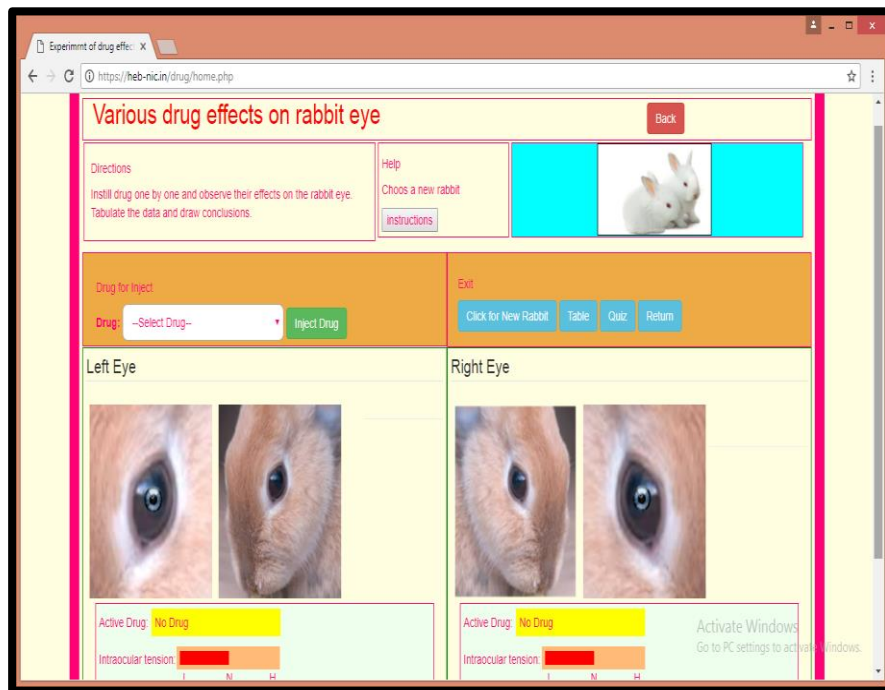

There are 125 computers and 13 application softwares installed at different locations in the institution.

**Computer room**

**LCD Projectors with projection screen and internet connection in**

**Class rooms and seminar hall**

**Digital Smart Board in seminar hall**

**Lecture Capturing System (LCS) in class room**

**Computers with software installed in various laboratories**

**Scanner**

**Computers with printer**

**Reprographic Facility**