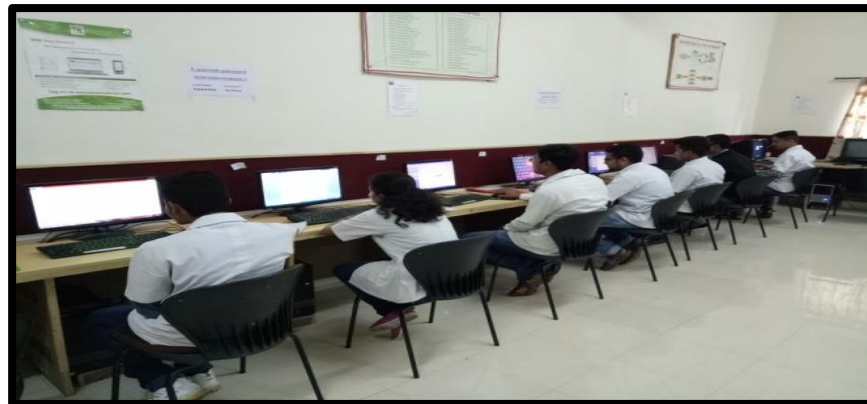

#### 4.3.1 Institution frequently updates its IT facilities including Wi-Fi

Institution has well developed IT facilities including Wi-Fi. Adequate number of computers with printers, scanners and high speed internet are available in office, examination section, computer room, store and library. All computers are in LAN with internet bandwidth speed 60 mbps.

There are 125 computers and 13 application softwares installed at different locations in the institution.

**Computer room**

**LCD Projectors with projection screen and internet connection in**

**Class rooms and seminar hall**

**Digital Smart Board in seminar hall**

**Lecture Capturing System (LCS) in class room**

**Computers with software installed in various laboratories**

**Scanner**

**Computers with printer**

**Reprographic Facility**